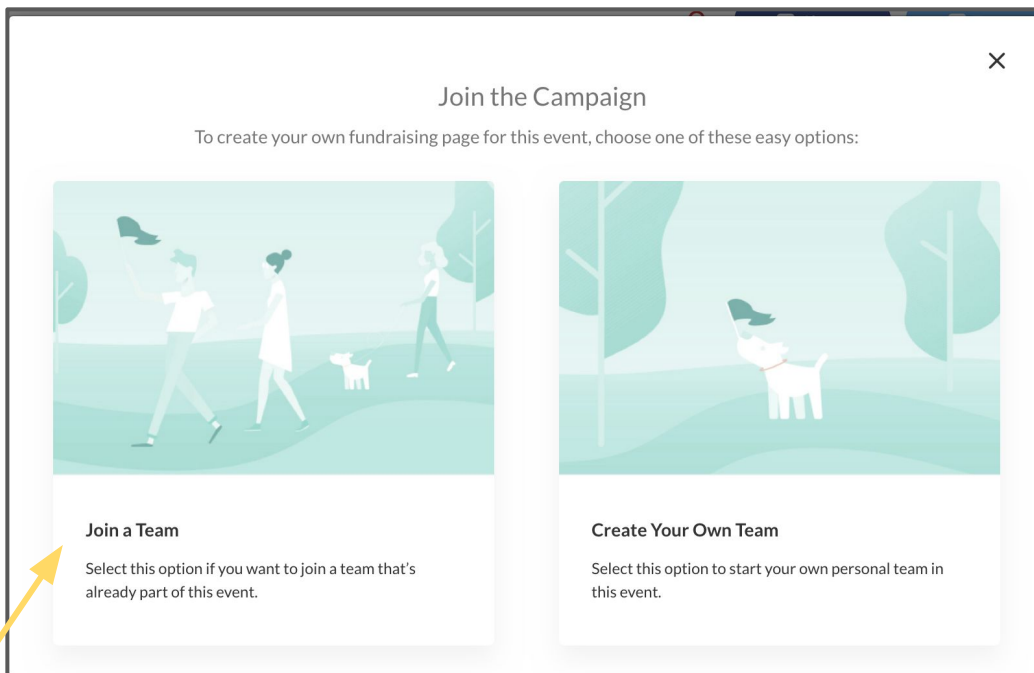

Race for Education

Creating a GoFundMe Fundraiser Page

Navigate to the PCS Campaign

<https://charity.gofundme.com/o/en/campaign/plumstead-christian-school-race-for-education-2020>

Select Join Team and select Join a Team from the pop up.