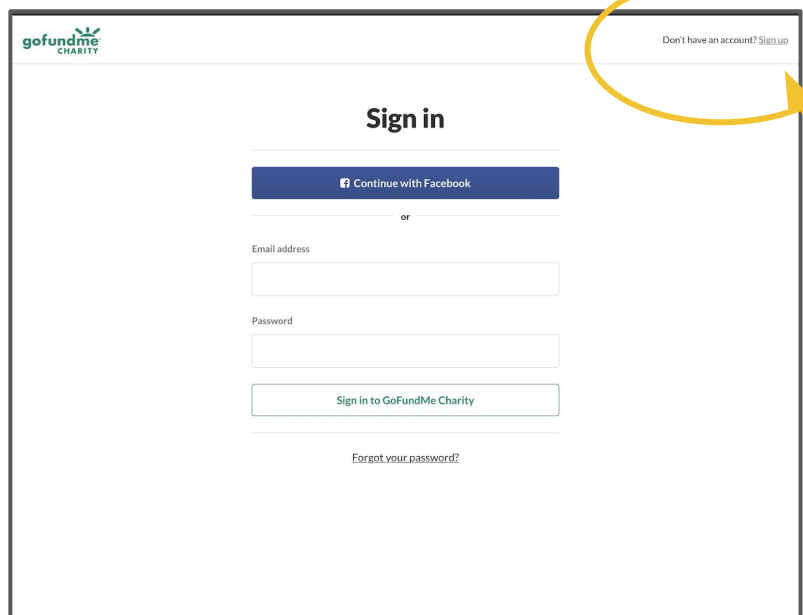

Sign in or Sign Up

GoFundMe Charity is a different platform from GoFundMe. If you have a GoFundMe account, you will still need to create a GoFundMe Charity account.